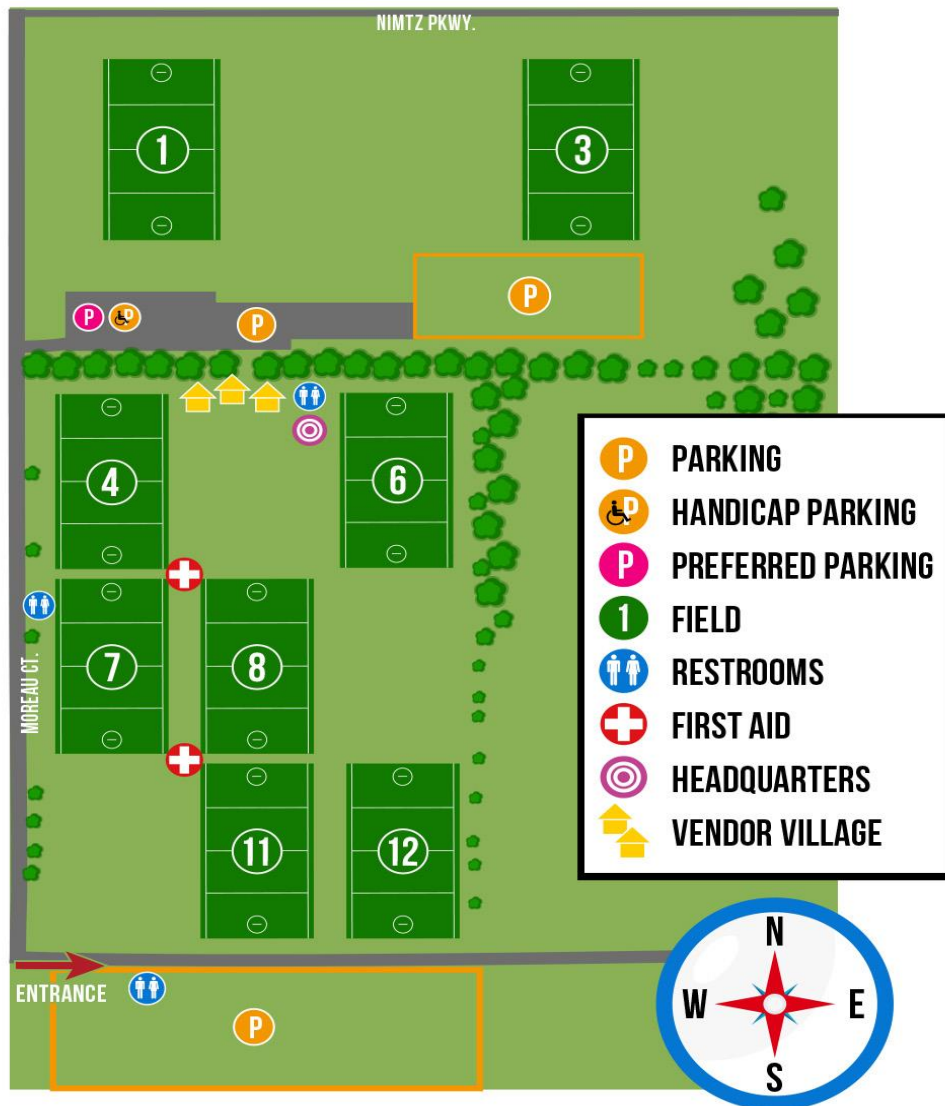

LOCATION MAP

JR. IRISH FIELDS 5200 NIMTZ PKWY, SOUTH BEND, IN 46628