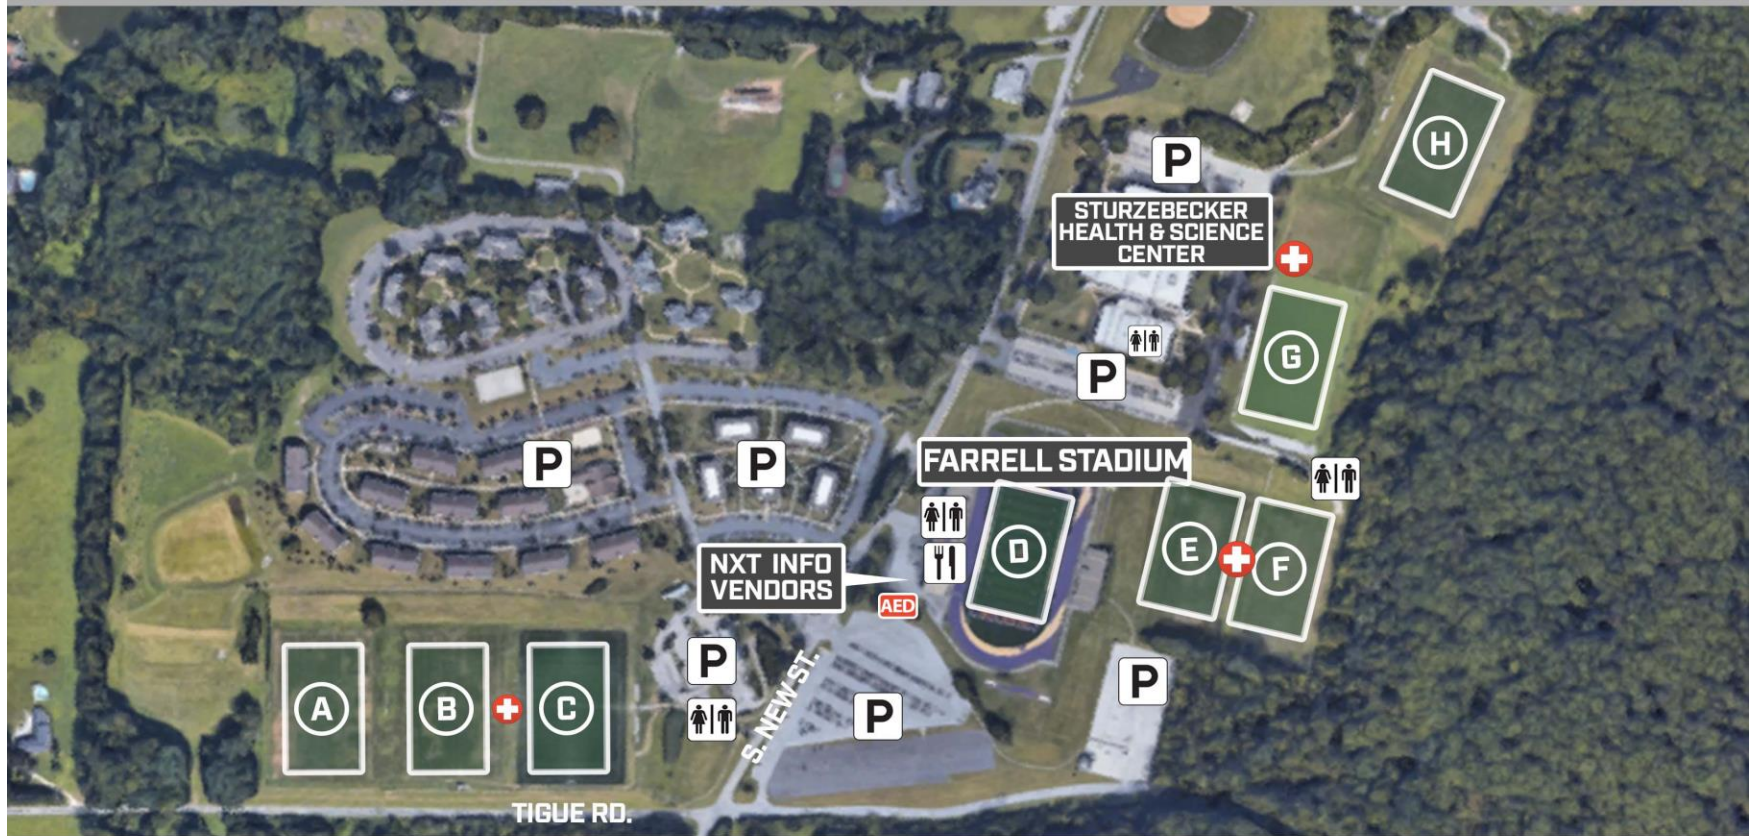

WEST CHESTER UNIVERSITY

Main Campus - 700 S High St, West Chester, PA 19383

Farrell Stadium - 855 S New St, West Chester, PA 19383

NXT